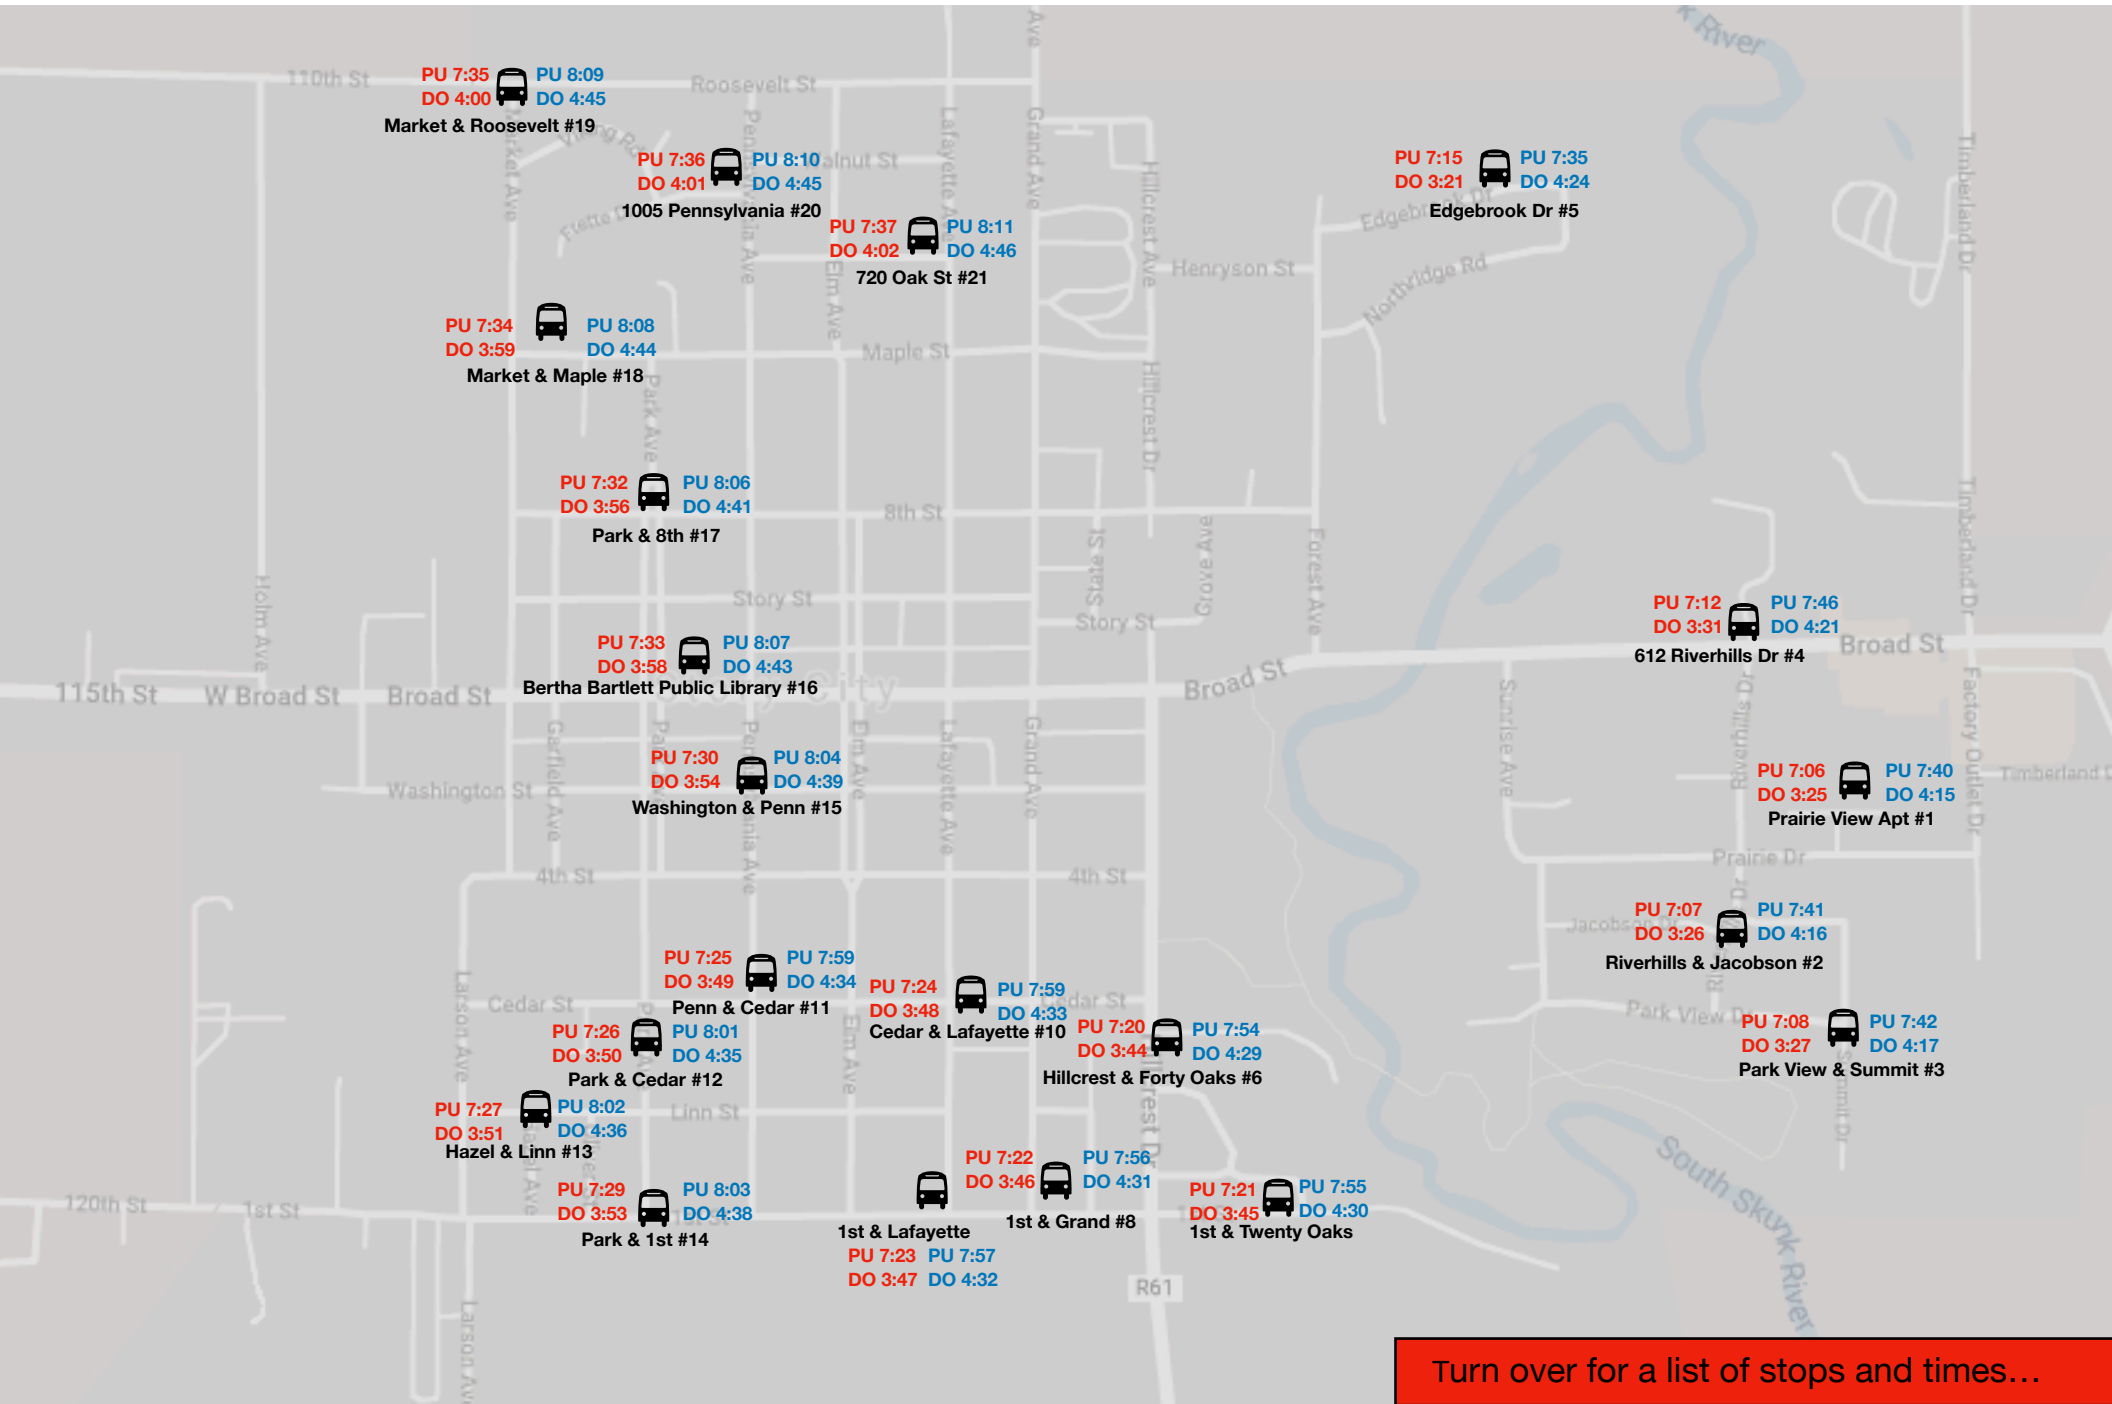

# Story City Discretionary Bus Stops

## Stop #2 Riverhills & Jacobson

Red Bus Pick Up 7:07 a.m.  
Blue Bus Pick Up 7:41 a.m.  
Red Bus Drop Off 3:26 p.m.  
Blue Bus Drop Off 4:16 p.m.

## Stop #5 Edgebrook Drive

Red Bus Pick Up 7:15 a.m.  
Blue Bus Pick Up 7:35 a.m.  
Red Bus Drop Off 3:21 p.m.  
Blue Bus Drop Off 4:24 p.m.