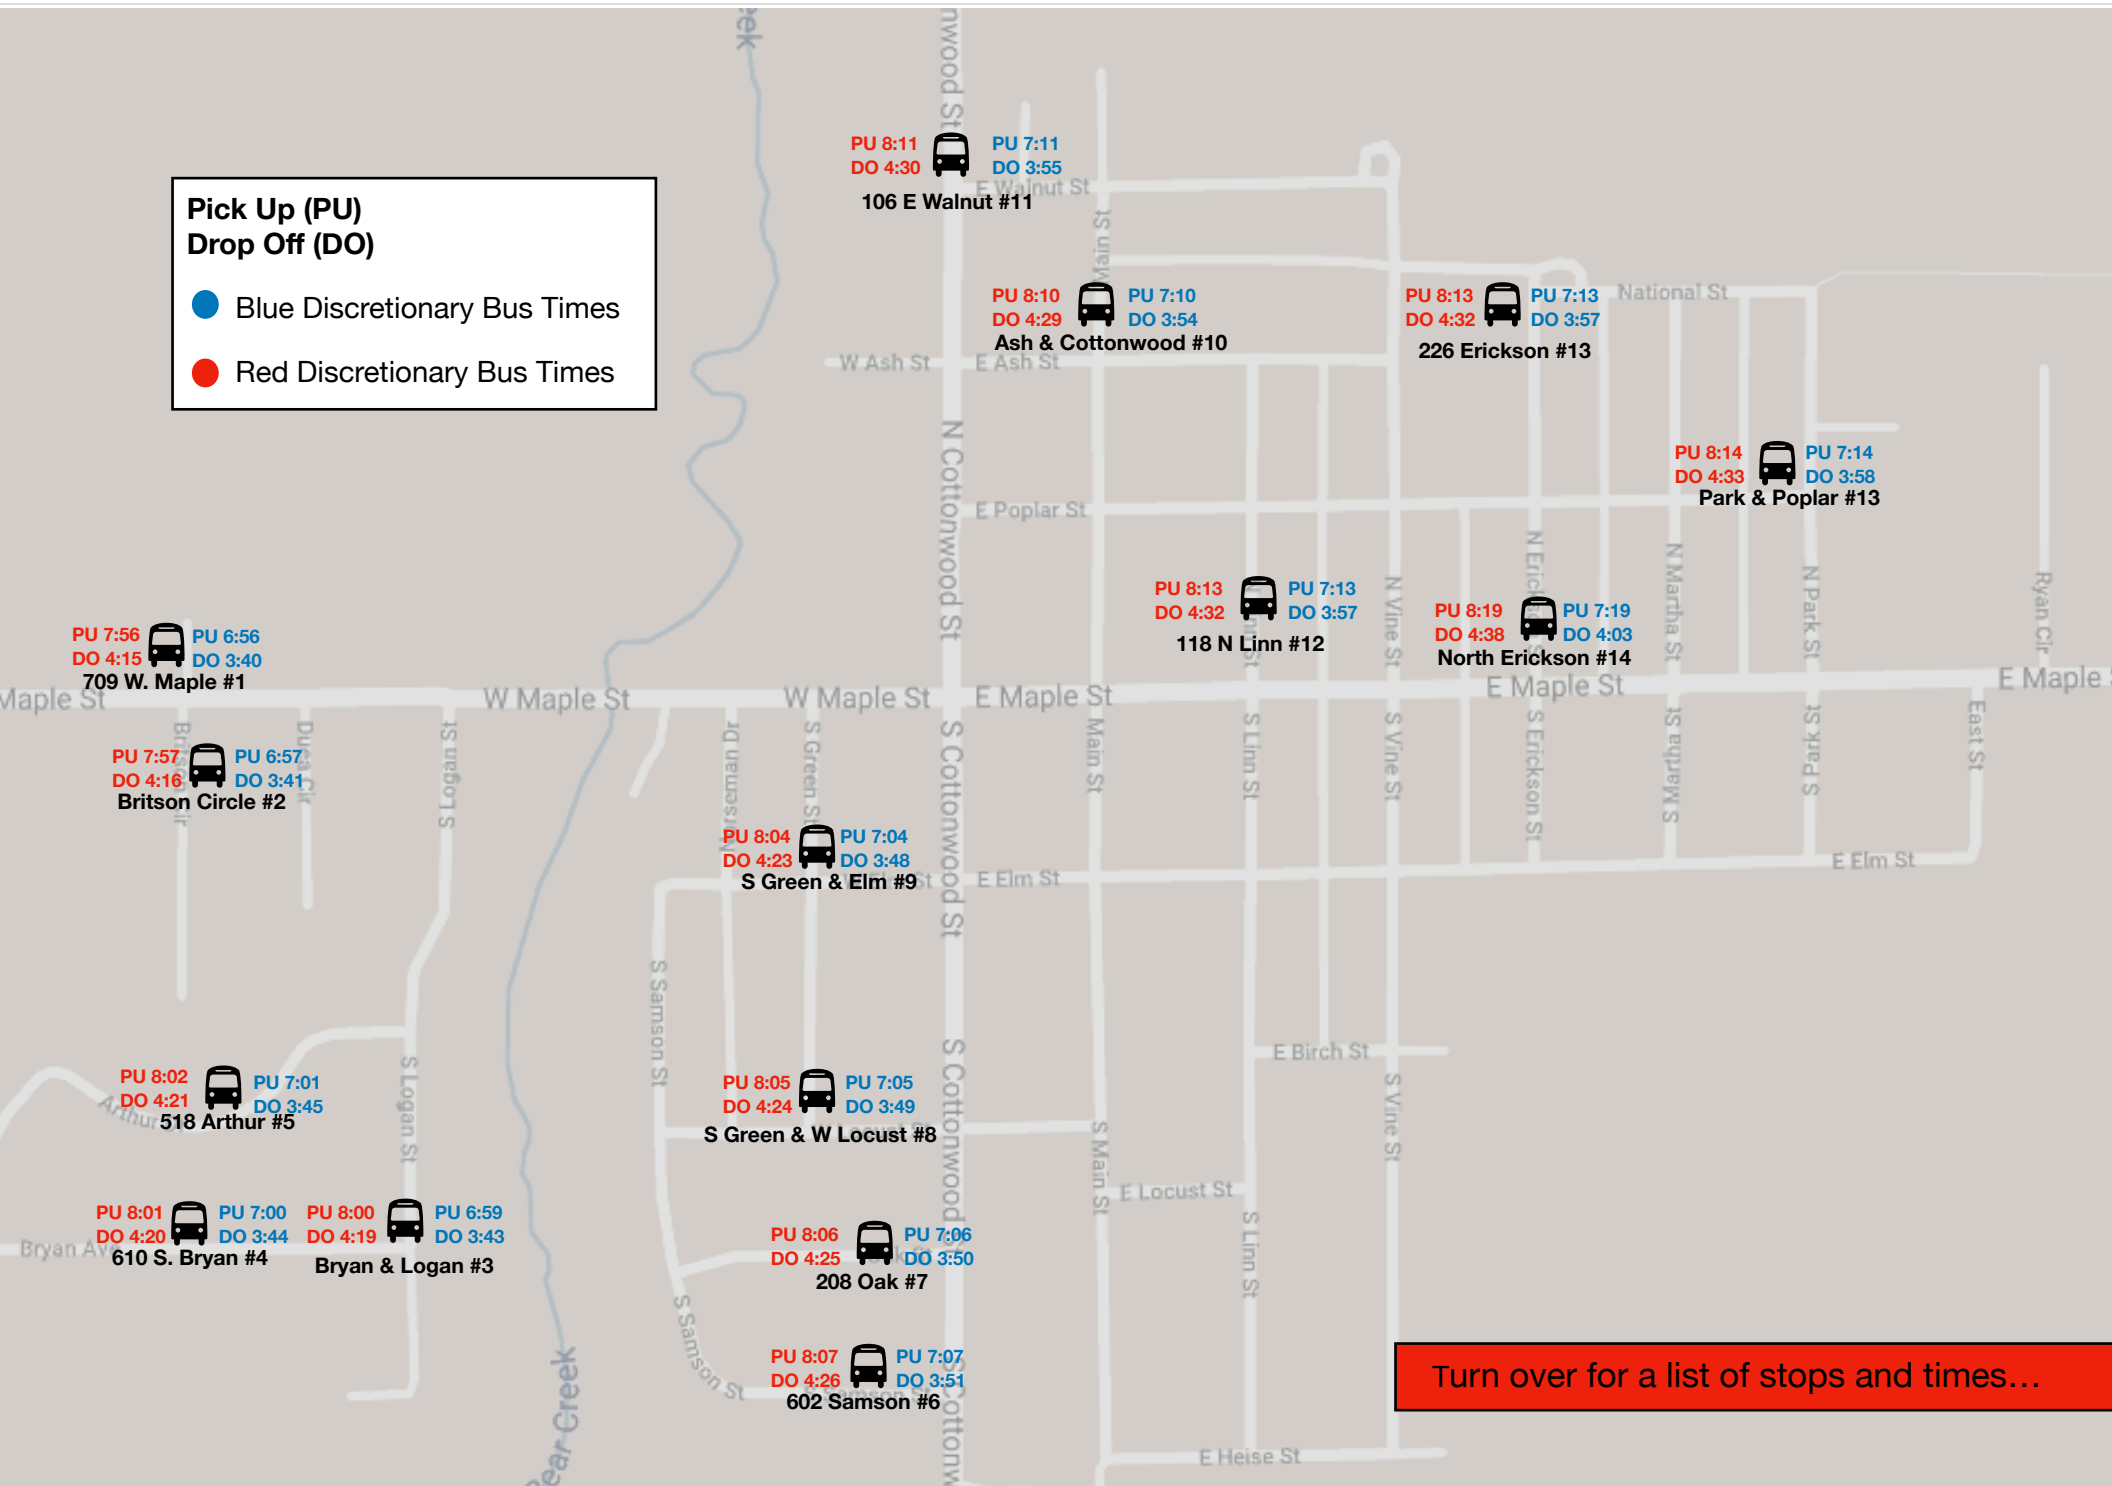

Roland Discretionary Bus Stops

Pick Up (PU)
Drop Off (DO)

- Blue Discretionary Bus Times
- Red Discretionary Bus Times

Turn over for a list of stops and times...