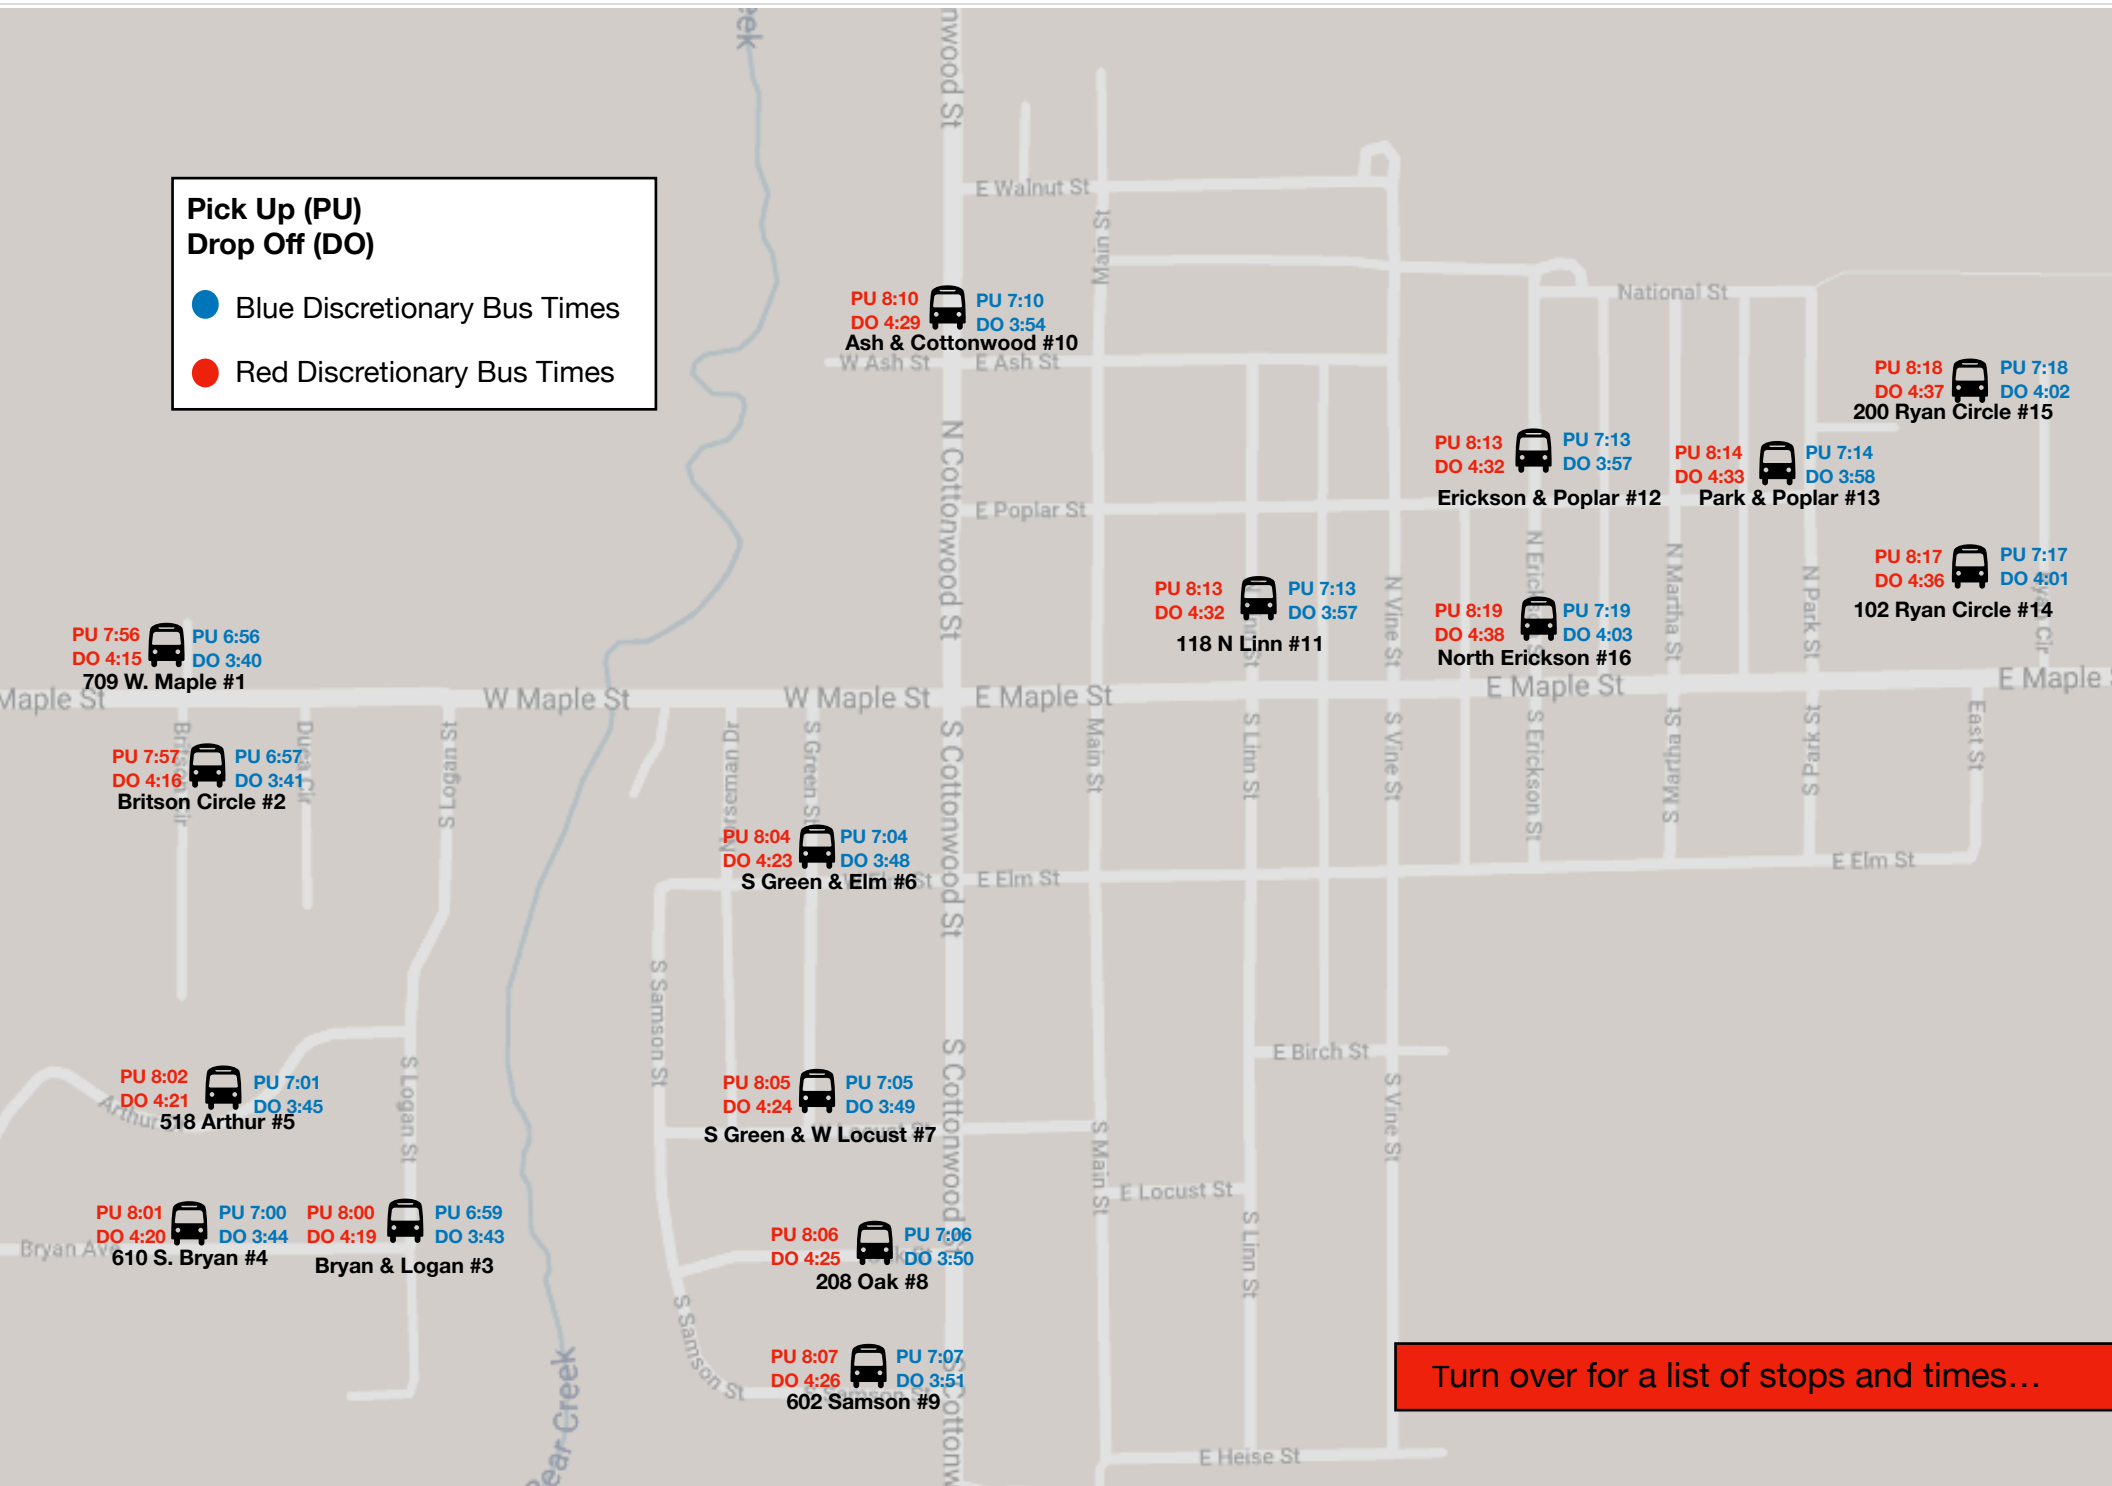

Roland Discretionary Bus Stops

Pick Up (PU)
Drop Off (DO)

- Blue Discretionary Bus Times
- Red Discretionary Bus Times

Turn over for a list of stops and times...