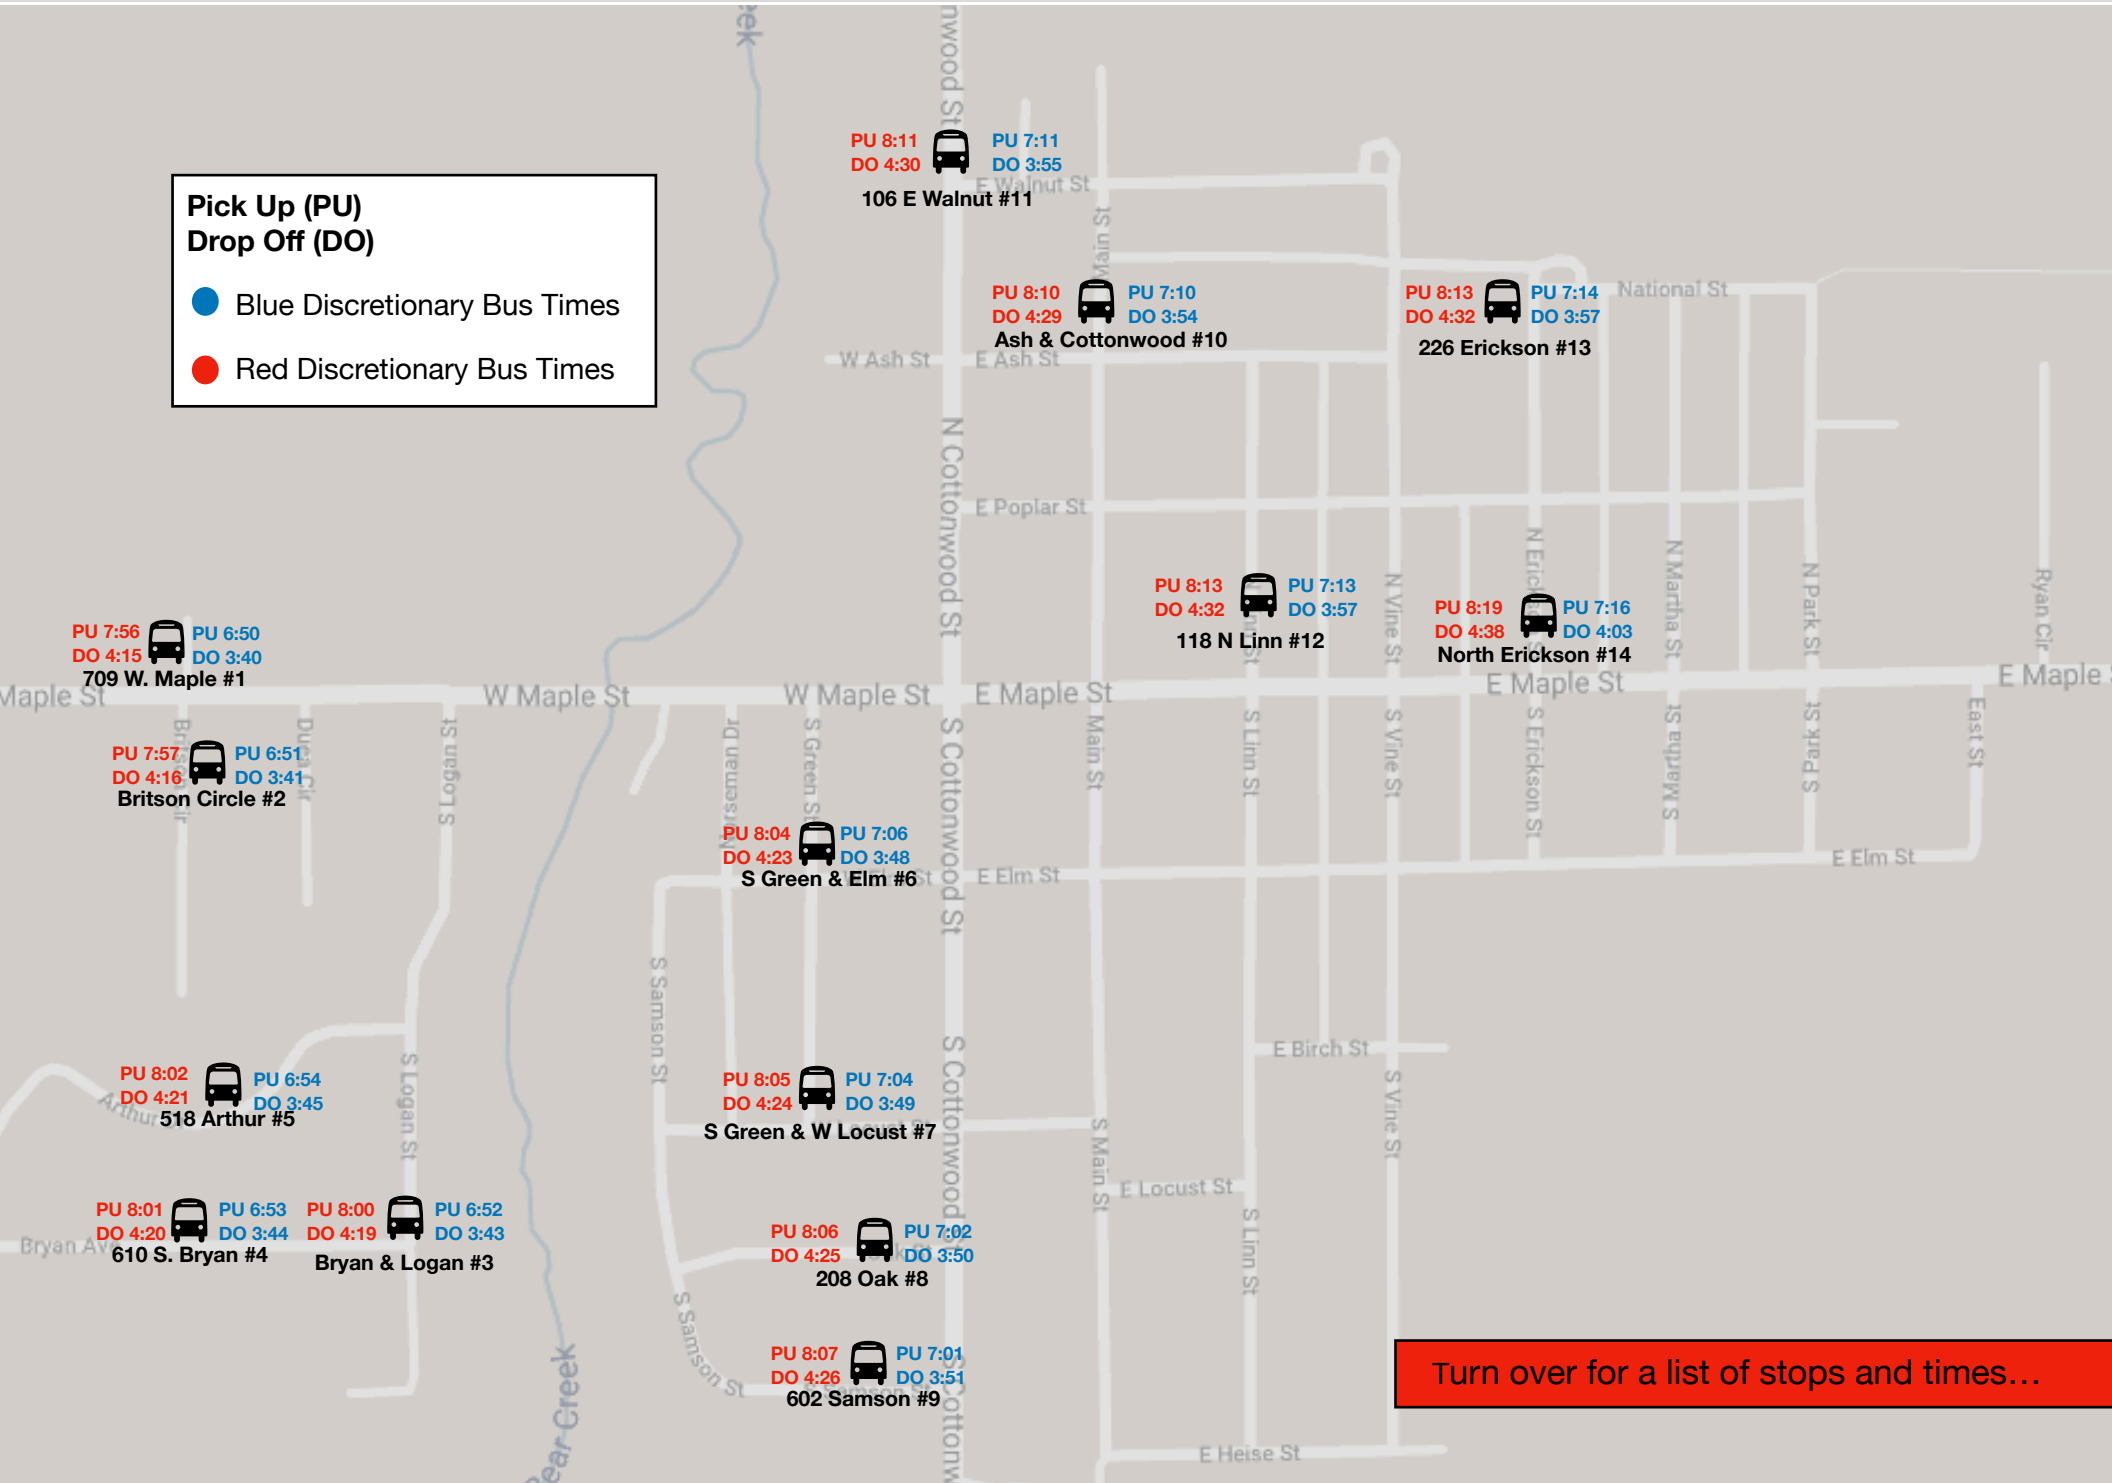

Roland Discretionary Bus Stops

Pick Up (PU)
Drop Off (DO)

- Blue Discretionary Bus Times
- Red Discretionary Bus Times

Turn over for a list of stops and times...