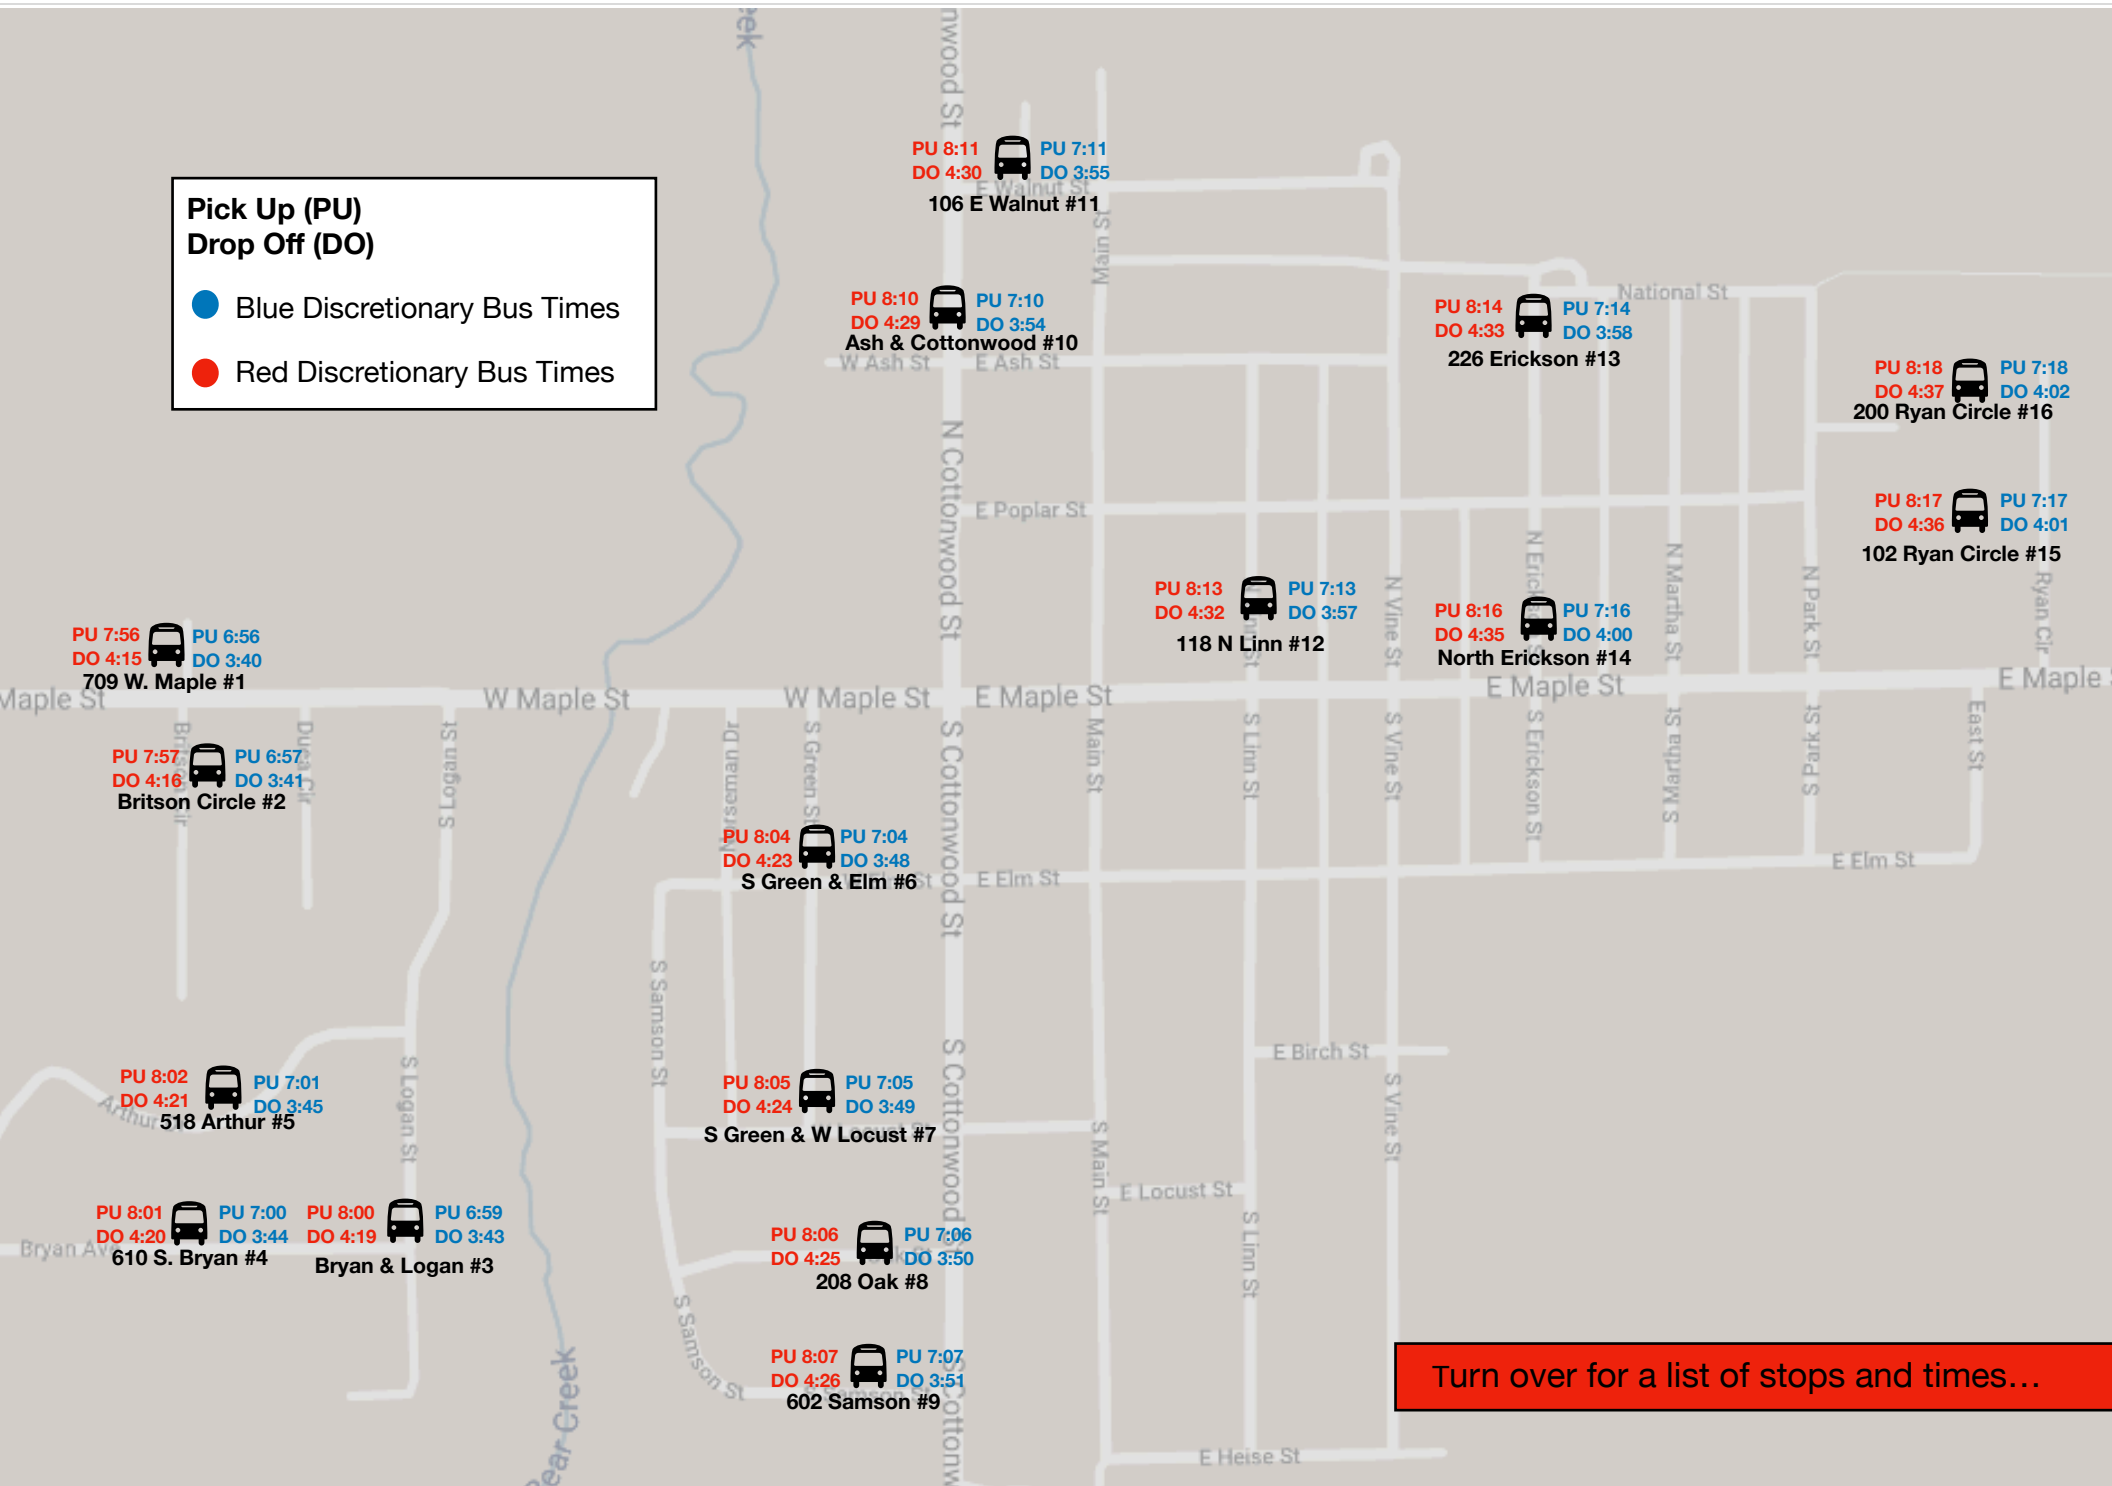

Roland Discretionary Bus Stops

**Pick Up (PU)
Drop Off (DO)**

- Blue Discretionary Bus Times
- Red Discretionary Bus Times

Turn over for a list of stops and times...